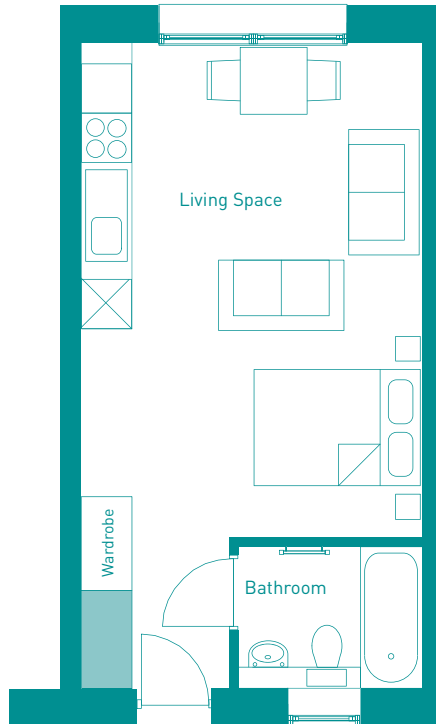

the avery studio apartments

Level 1

views of the water

apartment numbers

Level 1: 3, 4, 5, 6, 7, 10, 11, 12, 13, 14

dimensions

Living Space	7.75m (max) x 4.08m	25'5" (max) x 13'4"
Bathroom	2.23m x 1.70m	7'4" x 5'7"

floor space

Total internal area	31.6m ²	340ft ²
---------------------	--------------------	--------------------

floor to ceiling height

Bathroom	2.35m	7'8"
All other rooms	2.60m	8'6"