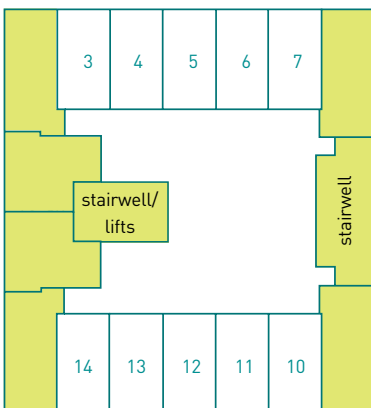

the avery studio apartments

Level 1

views of the water

apartment numbers

Level 1: 3, 4, 5, 6, 7, 10, 11, 12, 13, 14

dimensions

Living Space	7.75m (max) x 4.08m	25'5" (max) x 13'4"
Bathroom	2.23m x 1.70m	7'4" x 5'7"

floor space

Total internal area	31.6m ²	340ft ²
---------------------	--------------------	--------------------

floor to ceiling height

Bathroom	2.35m	7'8"
All other rooms	2.60m	8'6"